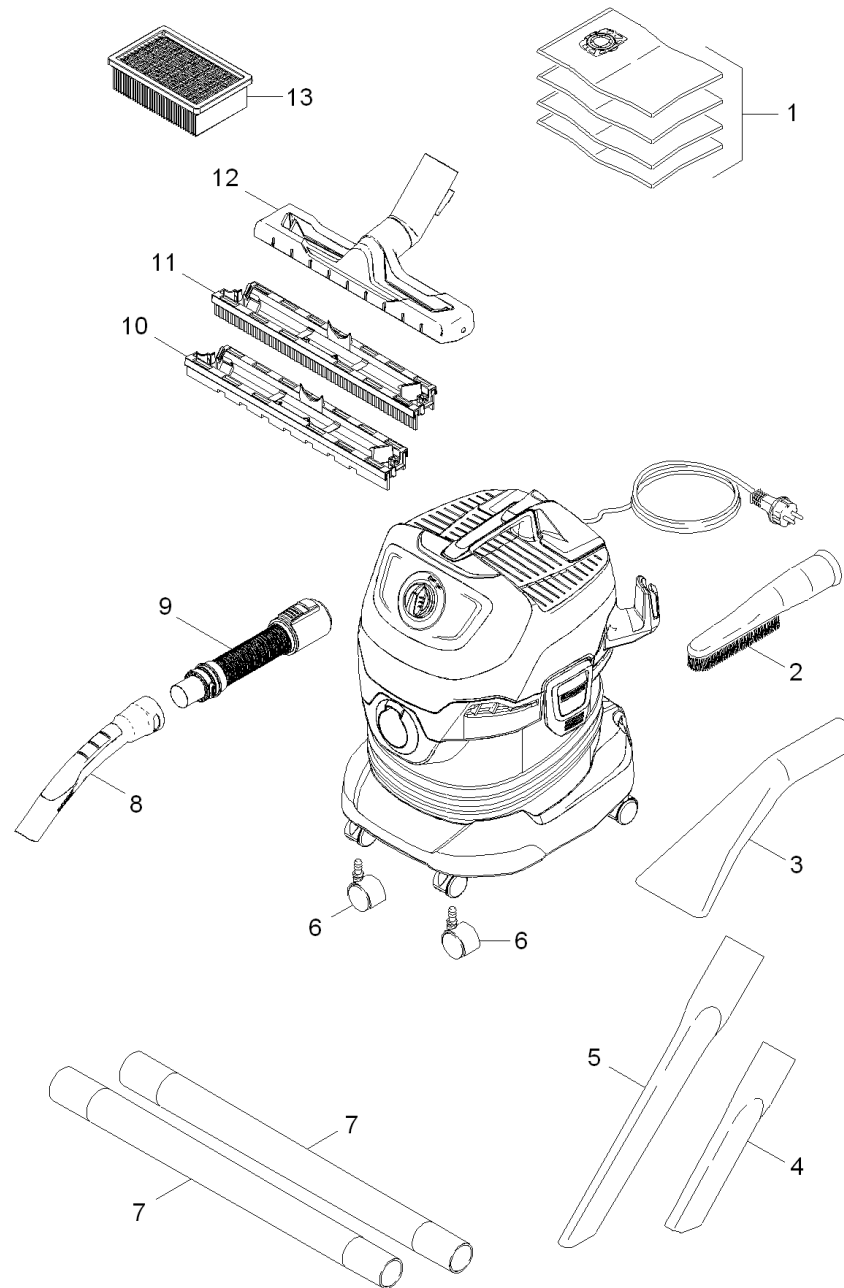

Short spare parts list (1.348-150.3)

Home and Garden \ Vacuum cleaner \ Wet-/Dry vacuum cleanerwet \ WD 4 Premium *EU-I \ Short spare parts list

Short spare parts list (1.348-150.3)

Home and Garden \ Vacuum cleaner \ Wet-/Dry vacuum cleanerwet \ WD 4 Premium *EU-I \ Short spare parts list

KÄRCHER

POS	Article no.	Description	Quantity	Unit
1	2.863-006.0	Filter bags-fleece set packaged 4x	1.000	ST
2	2.863-147.0	Suction brush black	1.000	ST
3	2.863-145.0	Car nozzle packaged	1.000	ST
4	6.900-385.0	Crevice nozzle DN35	1.000	ST
5	2.863-144.0	Crevice nozzle 350mm	1.000	ST
6	6.435-353.0	Castor D 42	4.000	ST
7	2.863-148.0	Suction tube DN35	2.000	ST
8	2.863-012.0	Hand grip suction hose	1.000	ST
9	4.441-067.0	Suction hose complete for replacement	1.000	ST
10	4.629-015.0	Insert dry floor nozzle packaged	1.000	ST
11	4.629-014.0	Insert wet floor nozzle packaged	1.000	ST
12	4.629-013.0	Floor tool clip packaged	1.000	ST
13	2.863-005.0	Flat-pleated filter packaged WD 4/5/6	1.000	ST